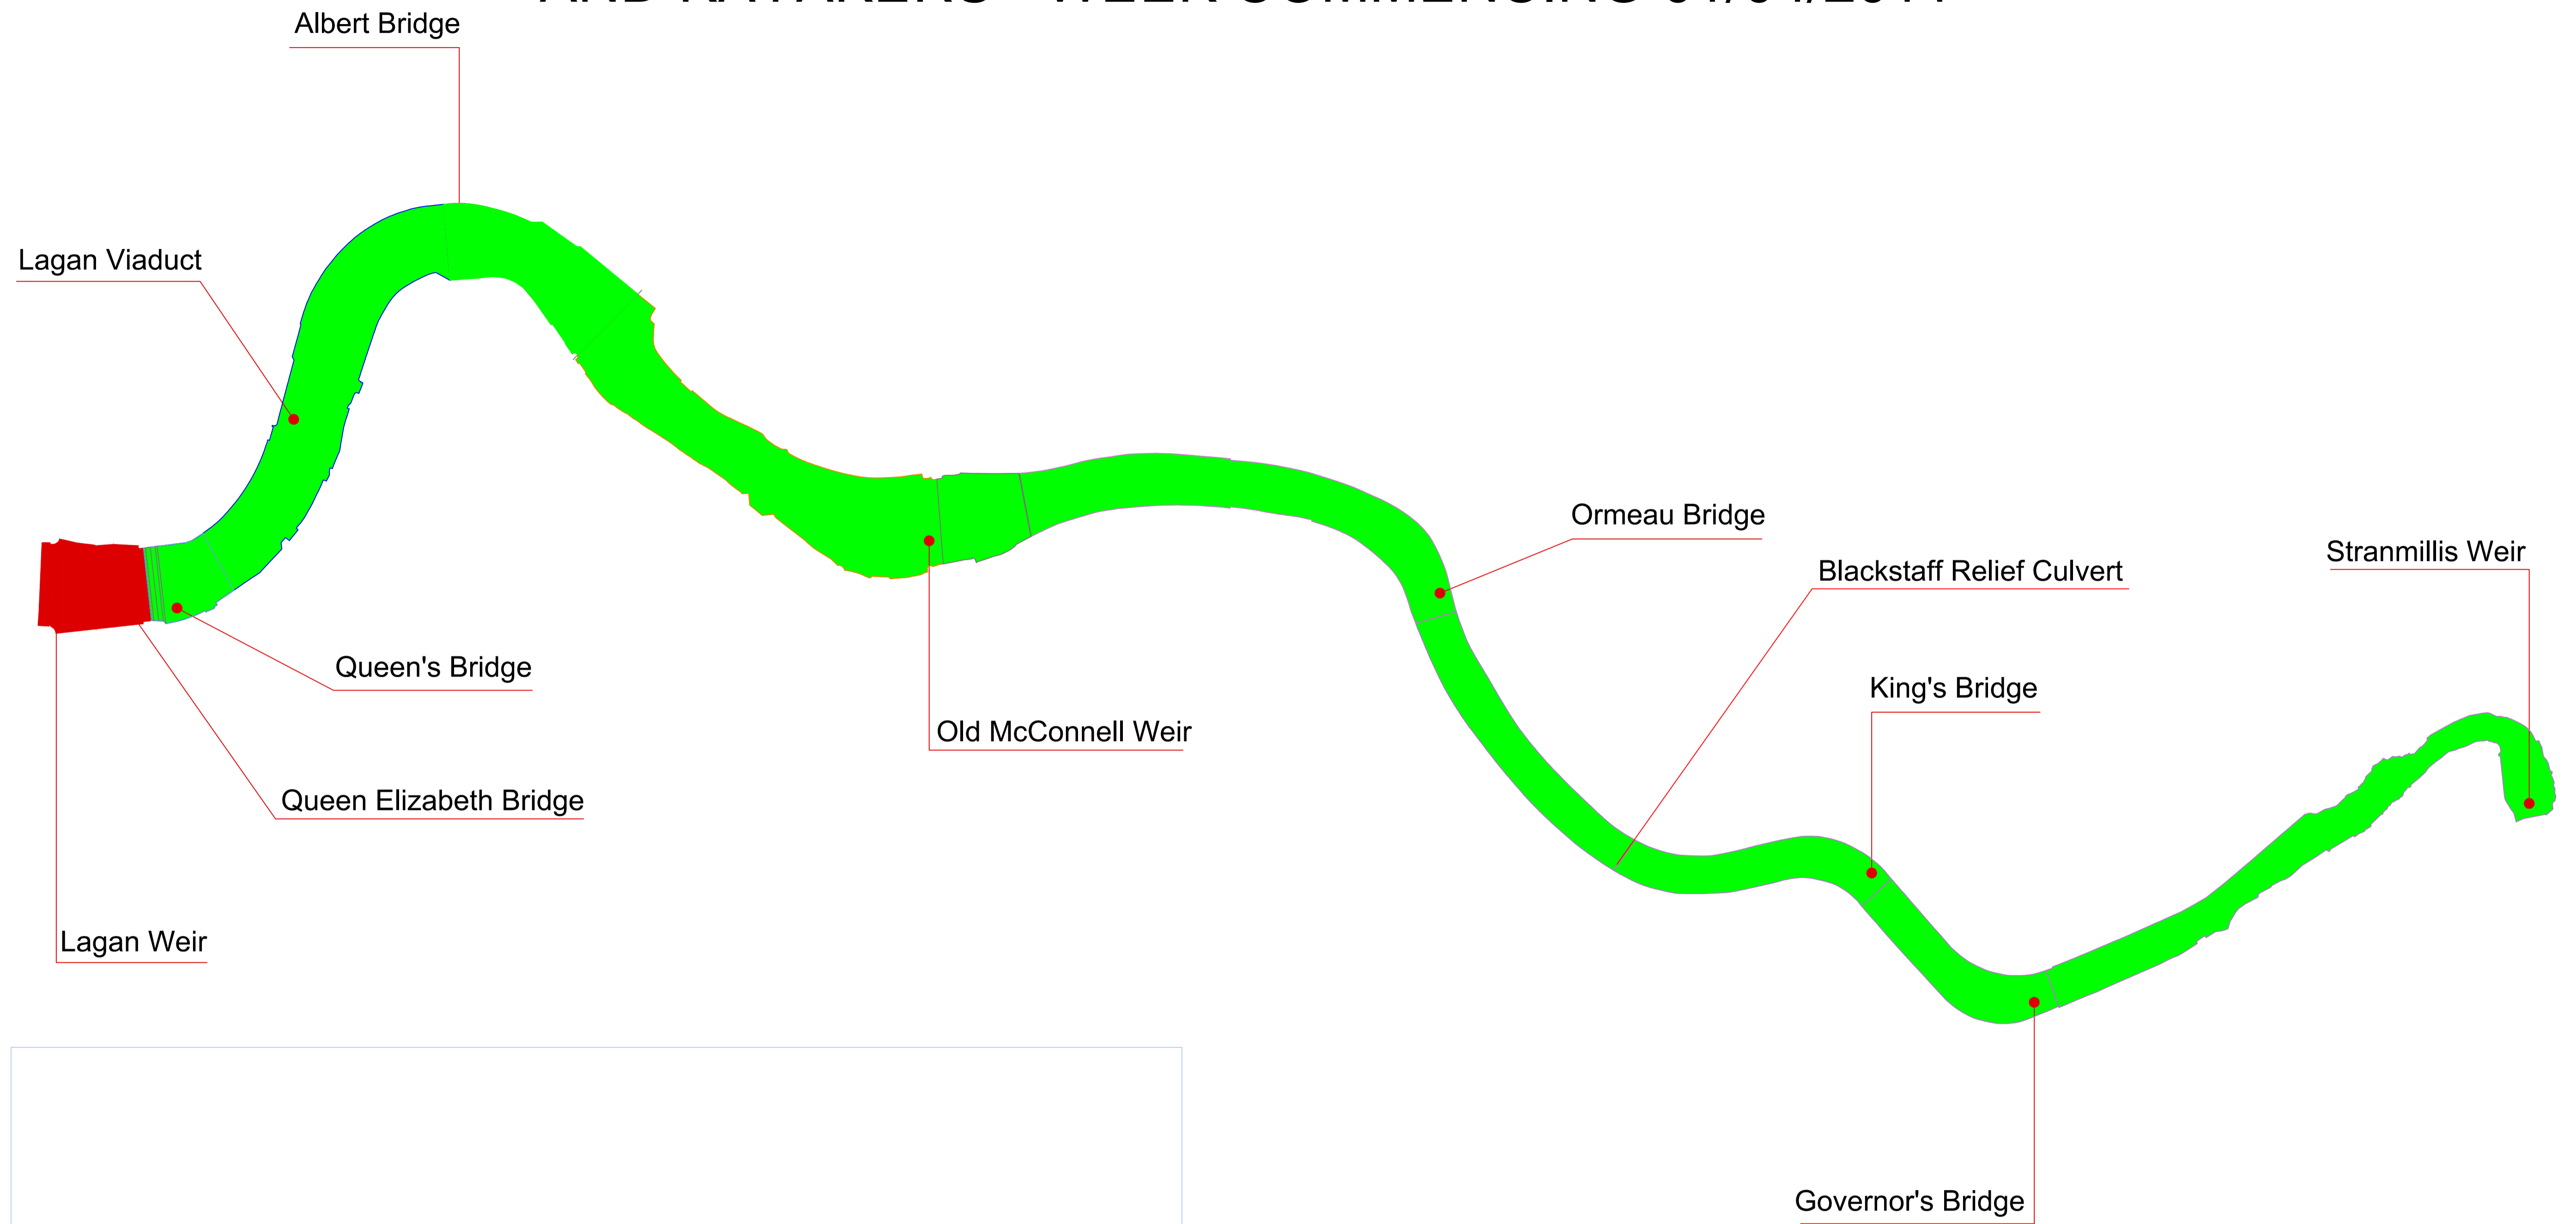

RIVER NAVIGATION ARRANGEMENTS FOR ROWERS AND KAYAKERS - WEEK COMMENCING 01/04/2011

LEGEND:

SECTION OPEN: MONDAY - FRIDAY, SATURDAY AND SUNDAY : BEFORE 07:00HRS AND AFTER 22:00HRS

SECTION OF RIVER OPEN TO ROWERS AT ALL TIMES